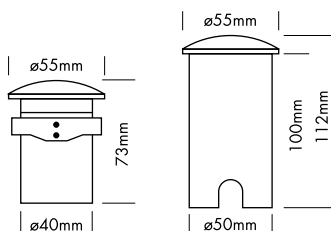

ALPHA V

4000K - 10 lm
3000K - 10 lm

L171A8V
L171A6V

incl. kable / câble 1 m
incl. recess box

ALPHA X

4000K - 20 lm
3000K - 20 lm

L171A8X
L171A6X

incl. kable / câble 1 m
incl. recess box