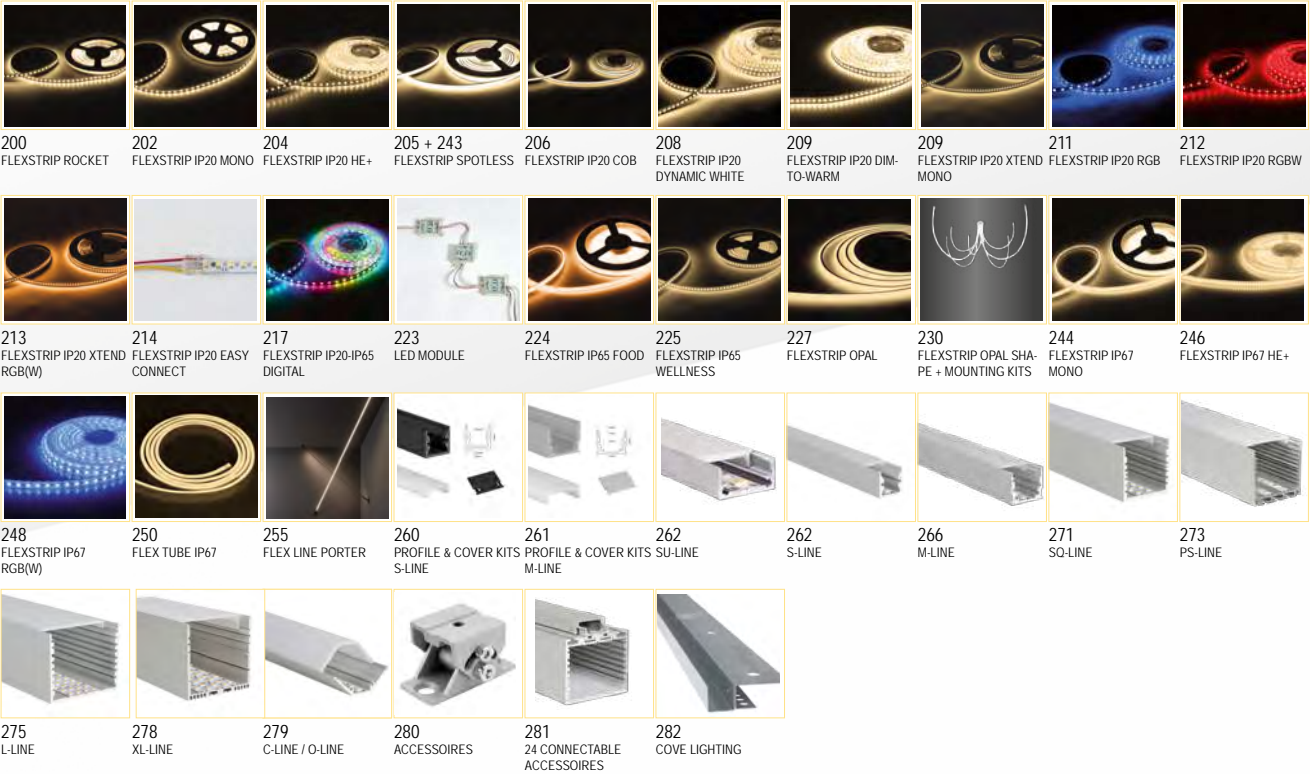

FLEXSTRIPS & PROFIELEN / PROFILS