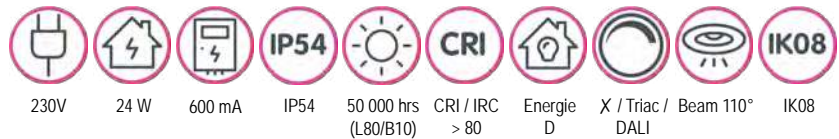

MOON 300

Non-Dim - 3CCT: 2700K-3000K-4000K - 2350 lm
Non-Dim - 3CCT: 2700K-3000K-4000K - 2350 lm

MN30024WCCT
MN30024WBCCT

TRIAC - 3CCT: 2700K-3000K-4000K - 2350 lm
TRIAC - 3CCT: 2700K-3000K-4000K - 2350 lm
DALI - 3CCT: 2700K-3000K-4000K - 2350 lm
DALI - 3CCT: 2700K-3000K-4000K - 2350 lm

MN30024WTCCT
MN30024WBTCCT
MN30024WDDCCT
MN30024WBDDCCT