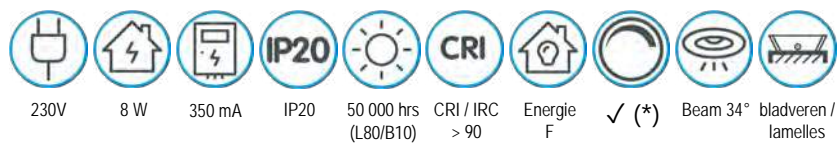

3000K - 550 lm
2700K - 500 lm
3000K - 550 lm
2700K - 500 lm
3000K - 550 lm
2700K - 500 lm
3000K - 550 lm
2700K - 500 lm

LVRA830W
LVRA827W
LVRA830B
LVRA827B
LVRA830P
LVRA827P
LVRA830BR
LVRA827BR

64 mm excl. driver:
Non-dim:
ref. L52335122G
Triac:
ref. L5233509D3G
DALI:
ref. L523M01DA