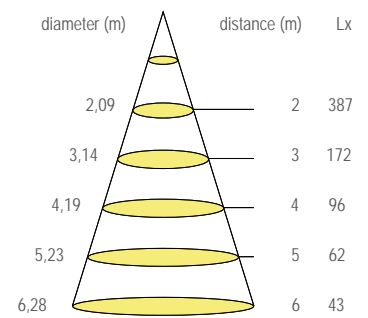

MACROS 30 PRO

3000K - 3500 lm

MC30W301

230V 30 W 750 mA IP44 50 000 hrs (L80/B10) CRI / IRC > 80 Energie D X Beam 60° IK08

< 19 vliederveren / ressorts 155 mm incl. driver

MACROS 36 PRO

3000K - 4300 lm

MC36W301

230V 36 W 1000 mA IP44 50 000 hrs (L80/B10) CRI / IRC > 80 Energie D X Beam 60° IK08

< 19 vliederveren / ressorts 175 mm incl. driver