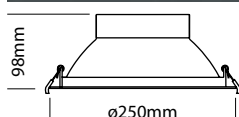

NEW

ACTOR S

ACTOR M

NEW

ACTOR L

ACTOR XL

ACTOR S + M

ACTOR S - 3000K/4000K - 2500/2600 lm
ACTOR M - 3000K/4000K - 2500/2600 lm

L7MA00S0608
L7MA00M0608

230V	14 - 19 W	IP54	50 000 hrs (L80/B10)	CRI / IRC 80	Energie C	X	Beam 80°	150 mm	incl. driver

ACTOR L + XL

ACTOR L - 3000K/4000K - 2800/2900 lm
ACTOR XL - 3000K/4000K - 2800/2900 lm

L7MA00L0608
L7MA0XL0608

230V	15 - 21 W	IP54	50 000 hrs (L80/B10)	CRI / IRC 80	Energie C	X	Beam 90° - 100°	200 - 225 mm	incl. driver