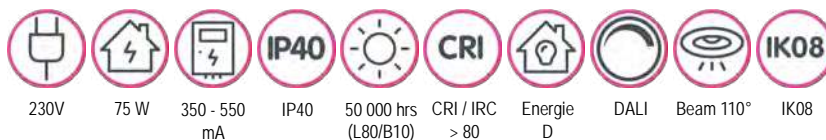

### MOON PRISMA 800

2CCT 3000K-4000K - 8000 lm (90% down / 10% up)  
2CCT 3000K-4000K - 8000 lm (90% down / 10% up)

MN80075W  
MN80075B

incl. driver  
incl. CCT switch  
incl. power switch