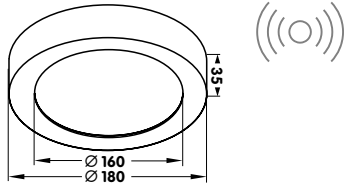

### MOON SQUARE 240

Non-Dim - 3CCT: 2700K-3000K-4000K - 1800 lm  
 Non-Dim - 3CCT: 2700K-3000K-4000K - 1800 lm

MNS24018WCCT  
 MNS24018WBCCT

incl. driver