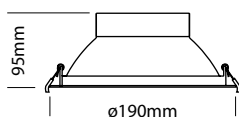

Energie  
C

X

Beam 75°

105 mm

incl. driver

NEW

ACTOR S

ACTOR M