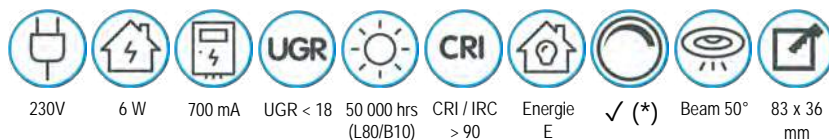

XLIN AXENT 3 INBOUW / ENCASTRES

3000K - 600 lm

AX32BW

excl. driver:
Non-dim:
ref. L52370122G
Triac:
ref. L5237009D3G
DALI:
ref. L50LCM02D