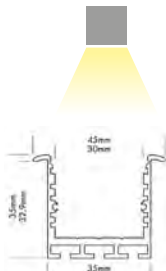

SQ-Line

PROLED ALUMINIUM PROFILES SQ-LINE

PROFILES SQ-LINE STANDARD

	200 cm profiel / profil	L69Q00S
	200 cm profiel / profil	L69Q00SW
	200 cm profiel / profil	L69Q00SB
	300 cm profiel / profil	L69Q00SX
	300 cm profiel / profil	L69Q00SWX
	300 cm profiel / profil	L69Q00SBX
	End cap vlak / plat	L69QS3SE
	End cap vlak / plat	L69QS3SEW
	End cap vlak / plat	L69QS3SEB

PROFILES SQ-LINE STANDARD 24 CONNECTABLE

	200 cm profiel / profil	L69Q02S
	200 cm profiel / profil	L69Q02SW
	200 cm profiel / profil	L69Q02SB
	300 cm profiel / profil	L69Q02SX
	300 cm profiel / profil	L69Q02SWX
	300 cm profiel / profil	L69Q02SBX
	End cap vlak / plat	L69QS3SE
	End cap vlak / plat	L69QS3SEW
	End cap vlak / plat	L69QS3SEB

PROFILES SQ-LINE RECESS 24 CONNECTABLE

	200 cm profiel / profil	L69Q02R
	200 cm profiel / profil	L69Q02RW
	200 cm profiel / profil	L69Q02RB
	300 cm profiel / profil	L69Q02RX
	300 cm profiel / profil	L69Q02RWX
	300 cm profiel / profil	L69Q02RBX
	End cap vlak / plat	L69QS3RE
	End cap vlak / plat	L69QS3REW
	End cap vlak / plat	L69QS3REB
	Inbouwweren / ressorts de montage	L69QSSM

PROLED COVERS PROFILES SQ-LINE

COVERS SQ-LINE FLAT

200 cm	vlak helder / plat claire	L69QS3C
300 cm	vlak helder / plat claire	L69QS3CX
200 cm	vlak / plat mat	L69QS3F
300 cm	vlak / plat mat	L69QS3FX
1000 cm*	vlak / plat mat	L69QS3FK
200 cm	vlak opaal / plat opaque	L69QS3M
300 cm	vlak opaal / plat opaque	L69QS3MX
1000 cm*	vlak opaal / plat opaque	L69QS3MK
200 cm	vlak zwart / plat noir	L69QS3B
300 cm	vlak zwart / plat noir	L69QS3BX

SLIDING BASE SQ-LINE

200 cm inschuifprofiel B alu / profil à inserrer B alu	L69QSBB
200 cm inschuifprofiel B wit / profil à inserrer B blanc	L69QSBBW
200 cm inschuifprofiel HSB alu / profil à inserrer HSB alu	L69QSBS
200 cm inschuifprofiel HSB wit / profil à inserrer HSB blanc	L69QSBSW