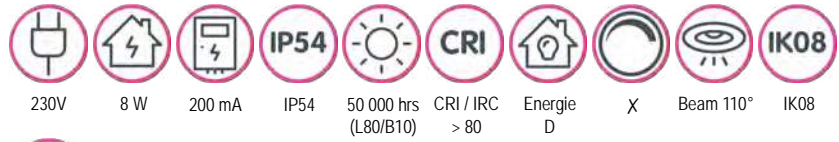

### MOON SQUARE 145

Non-Dim - 3CCT: 2700K-3000K-4000K - 750 lm  
 Non-Dim - 3CCT: 2700K-3000K-4000K - 750 lm

MNS1458WCCT  
 MNS1458WBCCT

incl. driver