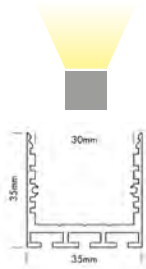

SQ-Line

PROLED ALUMINIUM PROFILES SQ-LINE

PROFILES SQ-LINE STANDARD

	200 cm profiel / profil	L69Q00S
	200 cm profiel / profil	L69Q00SW
	200 cm profiel / profil	L69Q00SB
	300 cm profiel / profil	L69Q00SX
	300 cm profiel / profil	L69Q00SWX
	300 cm profiel / profil	L69Q00SBX
	End cap vlak / plat	L69QS3SE
	End cap vlak / plat	L69QS3SEW
	End cap vlak / plat	L69QS3SEB

PROFILES SQ-LINE STANDARD 24 CONNECTABLE

	200 cm profiel / profil	L69Q02S
	200 cm profiel / profil	L69Q02SW
	200 cm profiel / profil	L69Q02SB
	300 cm profiel / profil	L69Q02SX
	300 cm profiel / profil	L69Q02SWX
	300 cm profiel / profil	L69Q02SBX
	End cap vlak / plat	L69QS3SE
	End cap vlak / plat	L69QS3SEW
	End cap vlak / plat	L69QS3SEB

PROFILES SQ-LINE RECESS 24 CONNECTABLE

	200 cm profiel / profil	L69Q02R
	200 cm profiel / profil	L69Q02RW
	200 cm profiel / profil	L69Q02RB
	300 cm profiel / profil	L69Q02RX
	300 cm profiel / profil	L69Q02RWX
	300 cm profiel / profil	L69Q02RBX
	End cap vlak / plat	L69QS3RE
	End cap vlak / plat	L69QS3REW
	End cap vlak / plat	L69QS3REB
	Inbouwweren / ressorts de montage	L69QSSM

PROLED COVERS PROFILES SQ-LINE

COVERS SQ-LINE FLAT

200 cm	vlak helder / plat claire	L69QS3C
300 cm	vlak helder / plat claire	L69QS3CX
200 cm	vlak / plat mat	L69QS3F
300 cm	vlak / plat mat	L69QS3FX
1000 cm*	vlak / plat mat	L69QS3FK
200 cm	vlak opaal / plat opaque	L69QS3M
300 cm	vlak opaal / plat opaque	L69QS3MX
1000 cm*	vlak opaal / plat opaque	L69QS3MK
200 cm	vlak zwart / plat noir	L69QS3B
300 cm	vlak zwart / plat noir	L69QS3BX

SLIDING BASE SQ-LINE

200 cm inschuifprofiel B alu / profil à inserrer B alu	L69QSBB
200 cm inschuifprofiel B wit / profil à inserrer B blanc	L69QSBBW
200 cm inschuifprofiel HSB alu / profil à inserrer HSB alu	L69QSBS
200 cm inschuifprofiel HSB wit / profil à inserrer HSB blanc	L69QSBSW