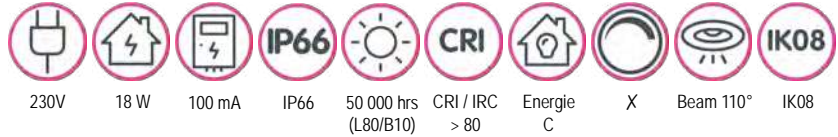

QUICK CONNECT 60 SENSOR

60 cm - 3000/4000/5000K - 1900/2100/2000 lm

QC60185

incl. driver & 3CCT dipswitch
sensor min. 1m - max. 8m