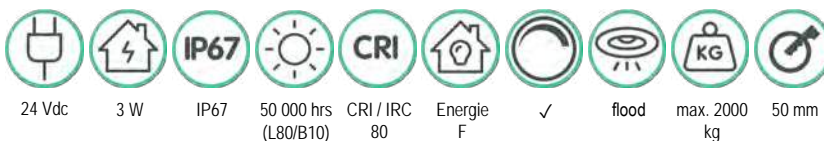

ALPHA X

4000K - 20 lm
3000K - 20 lm

L171A8X
L171A6X

incl. kable / câble 1 m
incl. recess box