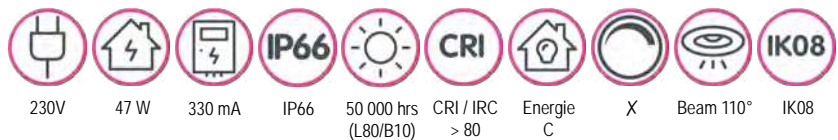

QUICK CONNECT 150 SENSOR

150 cm - 3000/4000/5000K - 5300/5900/5800 lm

QC150505

incl. driver & 3CCT dipswitch
sensor min. 1m - max. 8m