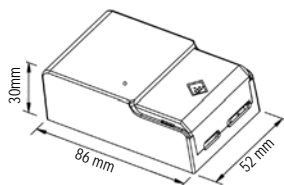

### SMART CONTROLLER TRIAC

SMCTTR

Input: 220 - 240 Vac

Output: 200 W max

IP20

TRIAC

Proled Smart Control App