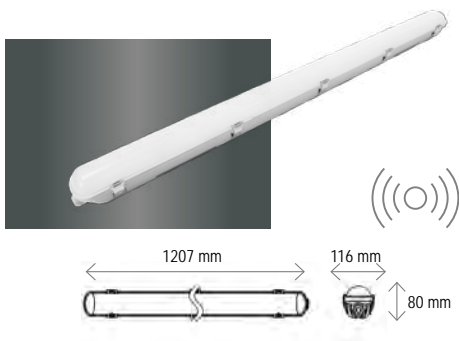

### RADIAL 60 SENSOR

60 cm - 3000/4000/5000K - max. 2550/2800/2750 lm

RD6018S

incl. driver, CCT & power switch  
sensor min. 1m - max. 8m