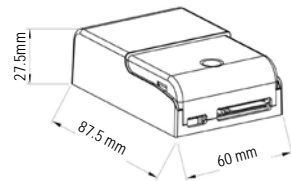

NEW

SMART CONTROLLER DALI 'DT6 & DT8'

SMCTDA

Input: 220 - 240 Vac

Output: max. 41 DALI devices

IP20

DALI

Proled Smart Control App

NEW

SMART CONTROLLER RGBCW

MONO - RGB

SMCTRGBCW

Input: 5 - 24 Vdc

Output: 5A max

IP20

PWM

Proled Smart Control App

NEW

SMART CONTROLLER TRIAC

SMCTTR

Input: 220 - 240 Vac

Output: 200 W max

IP20

TRIAC

Proled Smart Control App