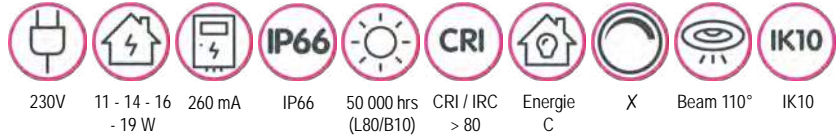

incl. driver, CCT & power switch
sensor min. 1m - max. 8m