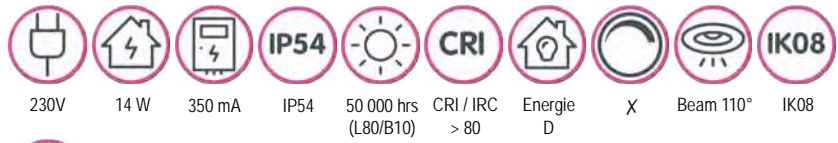

MOON SENSOR 180

Non-Dim -3CCT: 2700K-3000K-4000K - 1200 lm
Non-Dim -3CCT: 2700K-3000K-4000K - 1200 lm

MN18014WSCCT
MN18014WBSCT

incl. driver