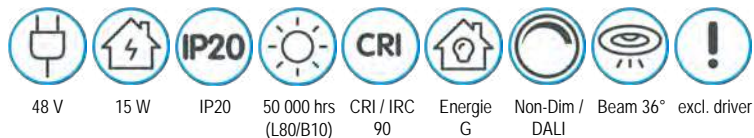

PLAZA 48 15W

Non-dim - 3000K - 1200 lm
Non-dim - 2700K - 1100 lm
Non-dim - 3000K - 1200 lm
Non-dim - 2700K - 1100 lm

LVTP1T3000W
LVTP1T2700W
LVTP1T3000B
LVTP1T2700B

DALI - 3000K - 1200 lm
DALI - 2700K - 1100 lm
DALI - 3000K - 1200 lm
DALI - 2700K - 1100 lm

LVTP1T30DAW
LVTP1T27DAW
LVTP1T30DAB
LVTP1T27DAB