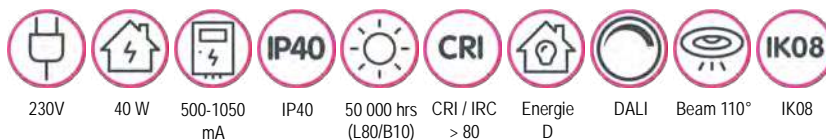

### MOON PRISMA 400

2CCT 3000K-4000K - 3000 lm (90% down / 10% up)  
2CCT 3000K-4000K - 3000 lm (90% down / 10% up)

MN40040W  
MN40040B

incl. driver  
incl. CCT switch  
incl. power switch

NEW