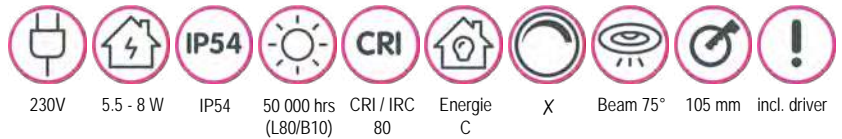

ACTOR XS

3000K/4000K - 920/960 lm

L7MA0XS0608

230V

5.5 - 8 W

IP54

50 000 hrs
(L80/B10)

CRI / IRC
80

Energie
C

X

Beam 75°

105 mm

incl. driver