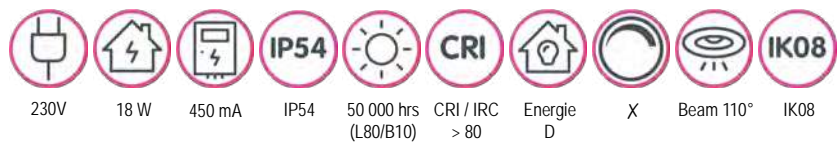

MOON SQUARE 240

Non-Dim - 3CCT: 2700K-3000K-4000K - 1800 lm
Non-Dim - 3CCT: 2700K-3000K-4000K - 1800 lm

MNS24018WCCT
MNS24018WBCCT