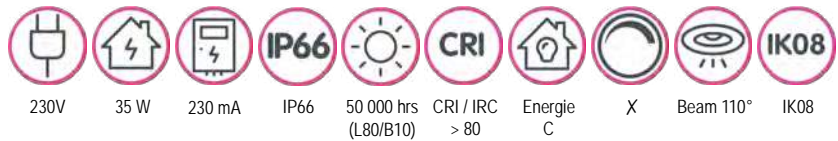

QUICK CONNECT 120 SENSOR

120 cm - 3000/4000/5000K - 4000/4400/4300 lm

QC120365

incl. driver & 3CCT dipswitch
sensor min. 1m - max. 8m