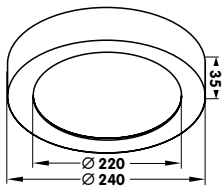

Emergency

MOON EMERGENCY 240

Non-Dim -3CCT: 2700K-3000K-4000K - 1600 lm
Non-Dim -3CCT: 2700K-3000K-4000K - 1600 lm

MN24018WECCT
MN24018WBECCT