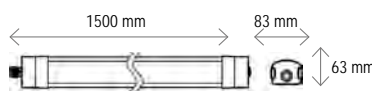

### QUICK CONNECT 120

120 cm - 3000/4000/5000K - 4000/4400/4300 lm

QC12036

ENE05 incl. driver & 3CCT dipswitch