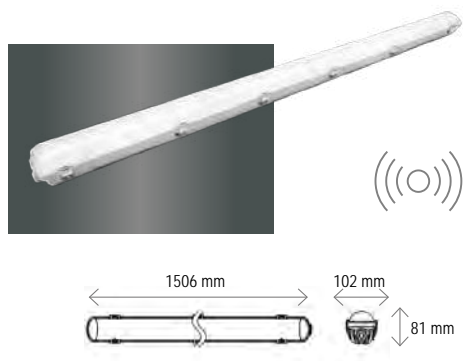

### RADIAL SLIM 120 SENSOR

120 cm - 4000K - 3000/3600/4400/5000 lm

RDS12038K4S

incl. driver & power switch  
sensor min. 1m - max. 8m