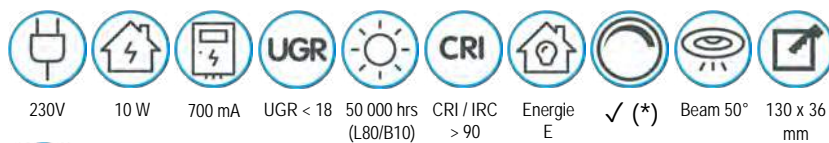

XLIN AXENT 5 INBOUW / ENCASTRES

3000K - 1000 lm

AX52BW

excl. driver:
Non-dim:
ref. L52370122G
Triac:
ref. L5237012D3G
DALI:
ref. L50LCM02D