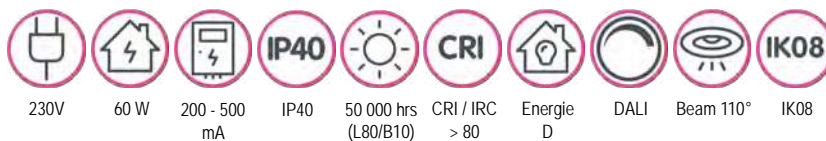

incl. driver
incl. CCT switch
incl. power switch