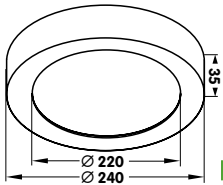

Emergency

MOON SENSOR EMERGENCY 240

Non-Dim -3CCT: 2700K-3000K-4000K - 1600 lm
Non-Dim -3CCT: 2700K-3000K-4000K - 1600 lm

MN24018WSECCT
MN24018WBSECCT