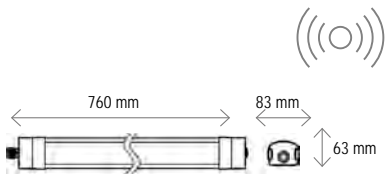

### QUICK CONNECT 150

150 cm - 3000/4000/5000K - 5300/5900/5800 lm

QC15050

ENE05 incl. driver & 3CCT dipswitch

Diagram: