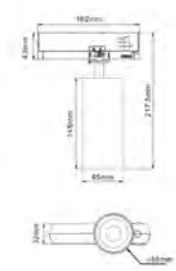

DRUM 3F 10-21 W

NEW

Non-dim - 4000K	DR3F102240W
Non-dim - 3000K	DR3F102230W
Non-dim - 4000K	DR3F102240B
Non-dim - 3000K	DR3F102230B
DALI 2 - 4000K	DR3F102240WDD
DALI 2 - 3000K	DR3F102230WDD
DALI 2 - 4000K	DR3F102240BDD
DALI 2 - 3000K	DR3F102230BDD

230 V	W -> lm 10 -> 1200 14 -> 1600 18 -> 2100 21 -> 2500	IP20	50 000 hrs (L80/B10)	CRI / IRC > 90	Energie E	Non-Dim / DALI 2	Beam 36°	incl. 3Ph adaptor