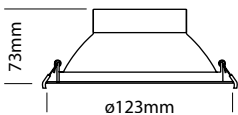

Pourquoi Actor?

- CCT switch
- Power switch
- Loop in / Loop Out connexion
- 120 lm / W

NEW