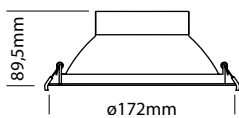

Energie  
C

X

Beam 75°

105 mm

incl. driver

NEW

ACTOR S

ACTOR M