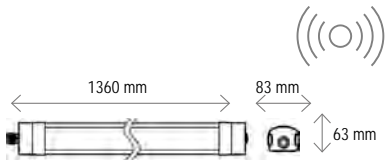

QUICK CONNECT 60 SENSOR

60 cm - 3000/4000/5000K - 1900/2100/2000 lm

QC60185

incl. driver & 3CCT dipswitch
sensor min. 1m - max. 8m

QUICK CONNECT 120 SENSOR

120 cm - 3000/4000/5000K - 4000/4400/4300 lm

QC120365

incl. driver & 3CCT dipswitch
sensor min. 1m - max. 8m

QUICK CONNECT 150 SENSOR

150 cm - 3000/4000/5000K - 5300/5900/5800 lm

QC150505

incl. driver & 3CCT dipswitch
sensor min. 1m - max. 8m