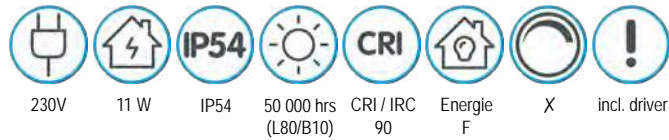

BALANCE 600

3000K - 800 lm
3000K - 655 lm

BA60030W
BA60030B

BALANCE 1200

3000K - 1615 lm
3000K - 1350 lm

BA120030W
BA120030B