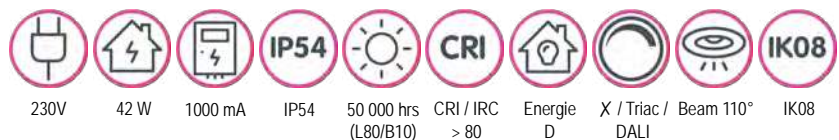

MOON 500

Non-Dim - 3CCT: 2700K-3000K-4000K - 4000 lm
Non-Dim - 3CCT: 2700K-3000K-4000K - 4000 lm

MN50042WCCT
MN50042BCCT

TRIAC - 3CCT: 2700K-3000K-4000K - 4000 lm
TRIAC - 3CCT: 2700K-3000K-4000K - 4000 lm
DALI - 3CCT: 2700K-3000K-4000K - 4000 lm
DALI - 3CCT: 2700K-3000K-4000K - 4000 lm

MN50042WTCCT
MN50042BTCCT
MN50042WDDCCT
MN50042BDDCCT