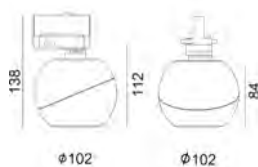

MOVE 3F

3000K - 1200 lm
2700K - 1200 lm
3000K - 1200 lm
2700K - 1200 lm

MO3F1230W
MO3F1227W
MO3F1230B
MO3F1227B