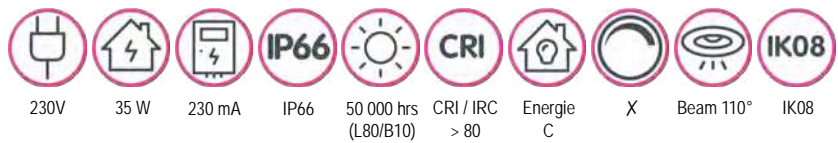

QUICK CONNECT 120

120 cm - 3000/4000/5000K - 4000/4400/4300 lm

QC12036