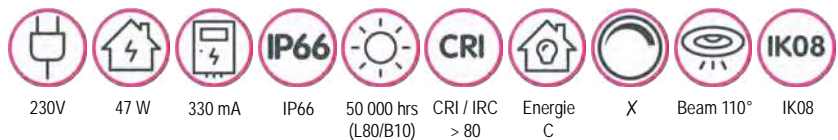

QUICK CONNECT 150

150 cm - 3000/4000/5000K - 5300/5900/5800 lm

QC15050