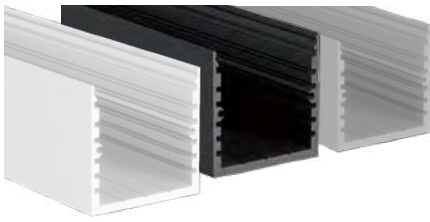

SQ-Line

PROLED ALUMINIUM PROFILES SQ-LINE

PROFILES SQ-LINE STANDARD

	200 cm profiel / profil	L69Q00S
	200 cm profiel / profil	L69Q00SW
	200 cm profiel / profil	L69Q00SB
	300 cm profiel / profil	L69Q00SX
	300 cm profiel / profil	L69Q00SWX
	300 cm profiel / profil	L69Q00SBX
	End cap vlak / plat	L69QS3SE
	End cap vlak / plat	L69QS3SEW
	End cap vlak / plat	L69QS3SEB

PROFILES SQ-LINE STANDARD 24 CONNECTABLE

	200 cm profiel / profil	L69Q02S
	200 cm profiel / profil	L69Q02SW
	200 cm profiel / profil	L69Q02SB
	300 cm profiel / profil	L69Q02SX
	300 cm profiel / profil	L69Q02SWX
	300 cm profiel / profil	L69Q02SBX
	End cap vlak / plat	L69QS3SE
	End cap vlak / plat	L69QS3SEW
	End cap vlak / plat	L69QS3SEB

PROFILES SQ-LINE RECESS 24 CONNECTABLE

	200 cm profiel / profil	L69Q02R
	200 cm profiel / profil	L69Q02RW
	200 cm profiel / profil	L69Q02RB
	300 cm profiel / profil	L69Q02RX
	300 cm profiel / profil	L69Q02RWX
	300 cm profiel / profil	L69Q02RBX
	End cap vlak / plat	L69QS3RE
	End cap vlak / plat	L69QS3REW
	End cap vlak / plat	L69QS3REB
	Inbouwweren / ressorts de montage	L69QSSM

PROLED COVERS PROFILES SQ-LINE

COVERS SQ-LINE FLAT

200 cm	vlak helder / plat claire	L69QS3C
300 cm	vlak helder / plat claire	L69QS3CX
200 cm	vlak / plat mat	L69QS3F
300 cm	vlak / plat mat	L69QS3FX
1000 cm*	vlak / plat mat	L69QS3FK
200 cm	vlak opaal / plat opaque	L69QS3M
300 cm	vlak opaal / plat opaque	L69QS3MX
1000 cm*	vlak opaal / plat opaque	L69QS3MK
200 cm	vlak zwart / plat noir	L69QS3B
300 cm	vlak zwart / plat noir	L69QS3BX

SLIDING BASE SQ-LINE

200 cm inschuifprofiel B alu / profil à inserrer B alu	L69QSBB
200 cm inschuifprofiel B wit / profil à inserrer B blanc	L69QSBBW
200 cm inschuifprofiel HSB alu / profil à inserrer HSB alu	L69QSBS
200 cm inschuifprofiel HSB wit / profil à inserrer HSB blanc	L69QSBSW