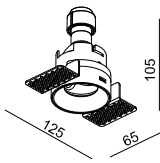

0-30°-355°

TARGET TRIMLESS GU10

3000K - 730 lm
2700K - 660 lm
3000K - 730 lm
2700K - 660 lm
3000K - 730 lm
2700K - 660 lm
3000K - 730 lm
2700K - 660 lm
3000K - 730 lm
2700K - 660 lm
3000K - 730 lm
2700K - 660 lm
3000K - 730 lm
2700K - 660 lm
excl. lamp / lampe
excl. lamp / lampe
excl. lamp / lampe
excl. lamp / lampe
excl. lamp / lampe

TGTRGU10W30
TGTRGU10W27
TGTRGU10B30
TGTRGU10B27
TGTRGU10G30
TGTRGU10G27
TGTRGU10CH30
TGTRGU10CH27
TGTRGU10CHG30
TGTRGU10CHG27
TGTRGU10WZL
TGTRGU10BZL
TGTRGU10GZL
TGTRGU10CHZL
TGTRGU10CHGZL

230V

6 W

IP44

30 000 hrs
(L80/B10)

CRI / IRC
82

Energie
F

Triac

Beam 38°

76 mm

incl. driver
incl. trimless kit
incl. 6W
LED GU10:

0-30°-355°

TARGET GU10

3000K - 730 lm
2700K - 660 lm
3000K - 730 lm
2700K - 660 lm
3000K - 730 lm
2700K - 660 lm
3000K - 730 lm
2700K - 660 lm
3000K - 730 lm
2700K - 660 lm
3000K - 730 lm
2700K - 660 lm
3000K - 730 lm
2700K - 660 lm
excl. lamp / lampe
excl. lamp / lampe
excl. lamp / lampe
excl. lamp / lampe
excl. lamp / lampe

TGGU10W30
TGGU10W27
TGGU10B30
TGGU10B27
TGGU10G30
TGGU10G27
TGGU10CH30
TGGU10CH27
TGGU10CHG30
TGGU10CHG27
TGGU10WZL
TGGU10BZL
TGGU10GZL
TGGU10CHZL
TGGU10CHGZL

230V

6 W

IP44

30 000 hrs
(L80/B10)

CRI / IRC
82

Energie
F

Triac

Beam 38°

bladveren /
lamelles

68 mm

incl. driver
incl. 6W LED
GU10: