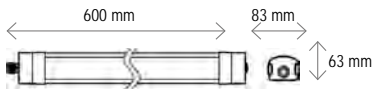

### QUICK CONNECT 60

60 cm - 3000/4000/5000K - 1900/2100/2000 lm

QC6018

ENE05 incl. driver & 3CCT dipswitch