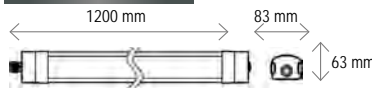

### QUICK CONNECT 60

60 cm - 3000/4000/5000K - 1900/2100/2000 lm

QC6018

ENE05 incl. driver & 3CCT dipswitch