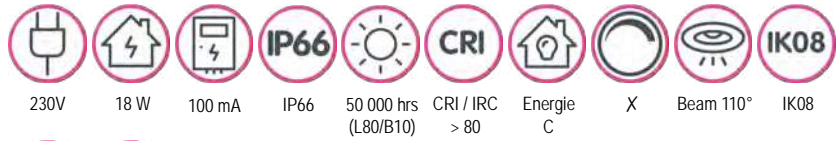

### QUICK CONNECT 60

60 cm - 3000/4000/5000K - 1900/2100/2000 lm

QC6018

ENE05 incl. driver & 3CCT dipswitch