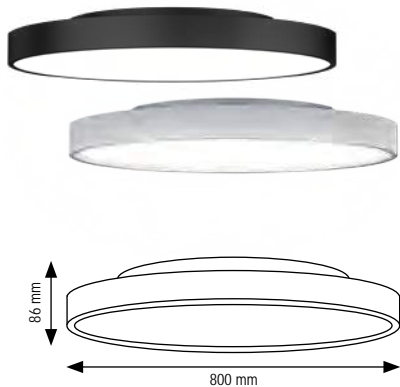

### MOON PRISMA 800

2CCT 3000K-4000K - 8000 lm (90% down / 10% up)  
2CCT 3000K-4000K - 8000 lm (90% down / 10% up)

MN80075W  
MN80075B

incl. driver  
incl. CCT switch  
incl. power switch