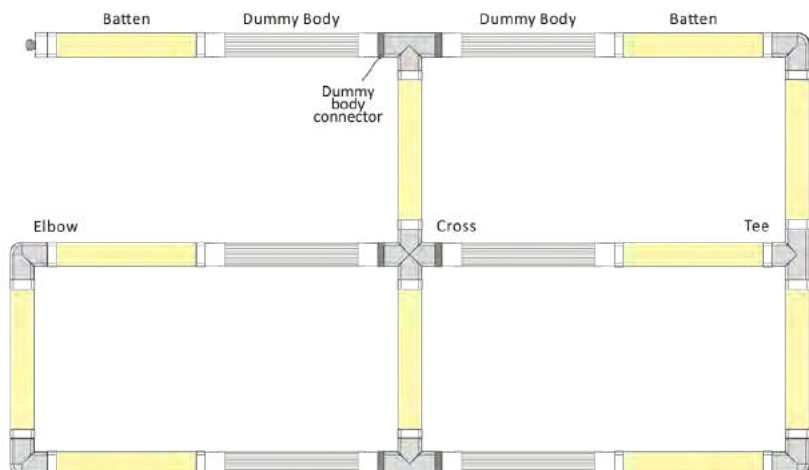

### QUICK CONNECT 150

150 cm - 3000/4000/5000K - 5300/5900/5800 lm

QC15050

ENE05 incl. driver & 3CCT dipswitch

Diagram: