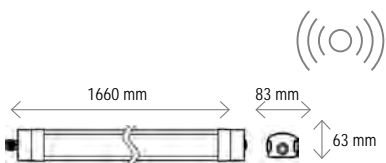

QUICK CONNECT 60 SENSOR

60 cm - 3000/4000/5000K - 1900/2100/2000 lm

QC60185

incl. driver & 3CCT dipswitch
sensor min. 1m - max. 8m

QUICK CONNECT 120 SENSOR

120 cm - 3000/4000/5000K - 4000/4400/4300 lm

QC120365

incl. driver & 3CCT dipswitch
sensor min. 1m - max. 8m

QUICK CONNECT 150 SENSOR

150 cm - 3000/4000/5000K - 5300/5900/5800 lm

QC150505

incl. driver & 3CCT dipswitch
sensor min. 1m - max. 8m