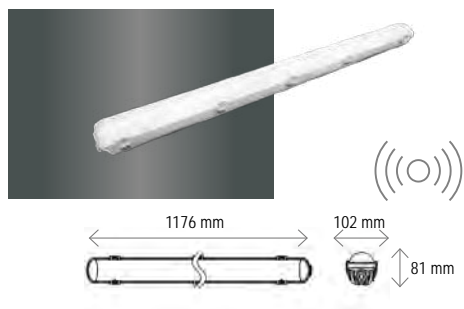

### RADIAL SLIM 60 SENSOR

60 cm - 4000K - 1500/1750/2000/2400 lm

RDS6018K4S

incl. driver & power switch  
sensor min. 1m - max. 8m