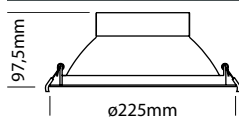

NEW

ACTOR S

ACTOR M

NEW

ACTOR L

ACTOR XL

ACTOR S + M

ACTOR S - 3000K/4000K - 2500/2600 lm
ACTOR M - 3000K/4000K - 2500/2600 lm

L7MA00S0608
L7MA00M0608

230V	14 - 19 W	IP54	50 000 hrs (L80/B10)	CRI / IRC 80	Energie C	X	Beam 80°	150 mm	incl. driver

ACTOR L + XL

ACTOR L - 3000K/4000K - 2800/2900 lm
ACTOR XL - 3000K/4000K - 2800/2900 lm

L7MA00L0608
L7MA0XL0608

230V	15 - 21 W	IP54	50 000 hrs (L80/B10)	CRI / IRC 80	Energie C	X	Beam 90° - 100°	200 - 225 mm	incl. driver