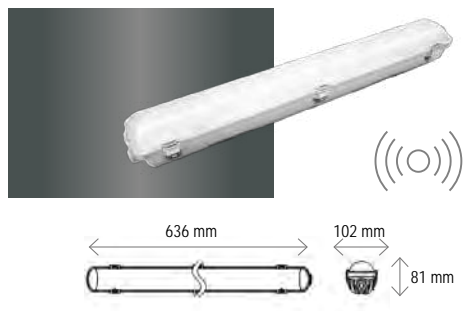

RADIAL SLIM 60 SENSOR

60 cm - 4000K - 1500/1750/2000/2400 lm

RDS6018K4S