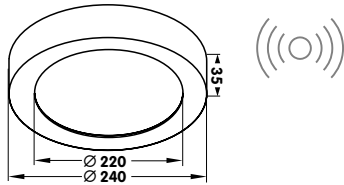

MOON SENSOR 180

Non-Dim -3CCT: 2700K-3000K-4000K - 1200 lm
Non-Dim -3CCT: 2700K-3000K-4000K - 1200 lm

MN18014WSCCT
MN18014WBSCT

incl. driver

MOON SENSOR 240

Non-Dim -3CCT: 2700K-3000K-4000K - 1600 lm
Non-Dim -3CCT: 2700K-3000K-4000K - 1600 lm

MN24018WSCCT
MN24018WBSCT

incl. driver