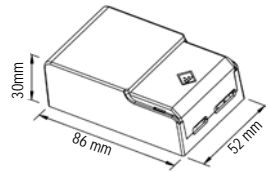

NEW

SMART CONTROLLER DALI 'DT6 & DT8'

SMCTDA

Input: 220 - 240 Vac

Output: max. 41 DALI devices

IP20

DALI

Proled Smart Control App

NEW

SMART CONTROLLER RGBCW

MONO - RGB

SMCTRGBCW

Input: 5 - 24 Vdc

Output: 5A max

IP20

PWM

Proled Smart Control App

NEW

SMART CONTROLLER TRIAC

SMCTTR

Input: 220 - 240 Vac

Output: 200 W max

IP20

TRIAC

Proled Smart Control App