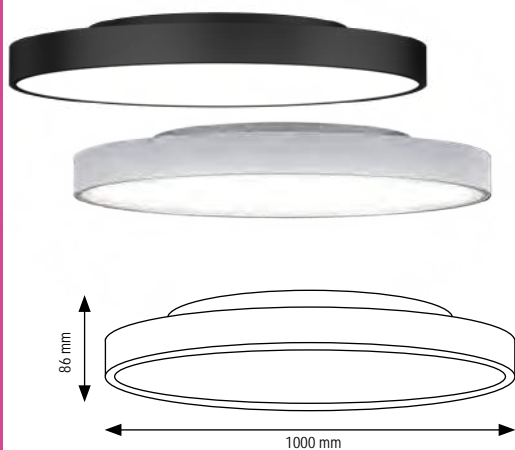

### MOON PRISMA 800

2CCT 3000K-4000K - 8000 lm (90% down / 10% up)  
2CCT 3000K-4000K - 8000 lm (90% down / 10% up)

MN80075W  
MN80075B

incl. driver  
incl. CCT switch  
incl. power switch