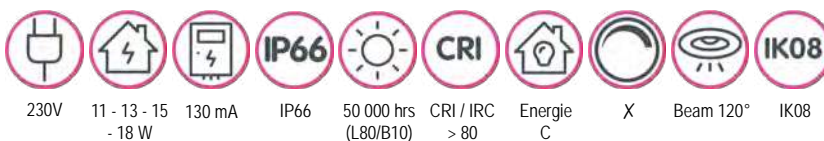

incl. driver & power switch
sensor min. 1m - max. 8m